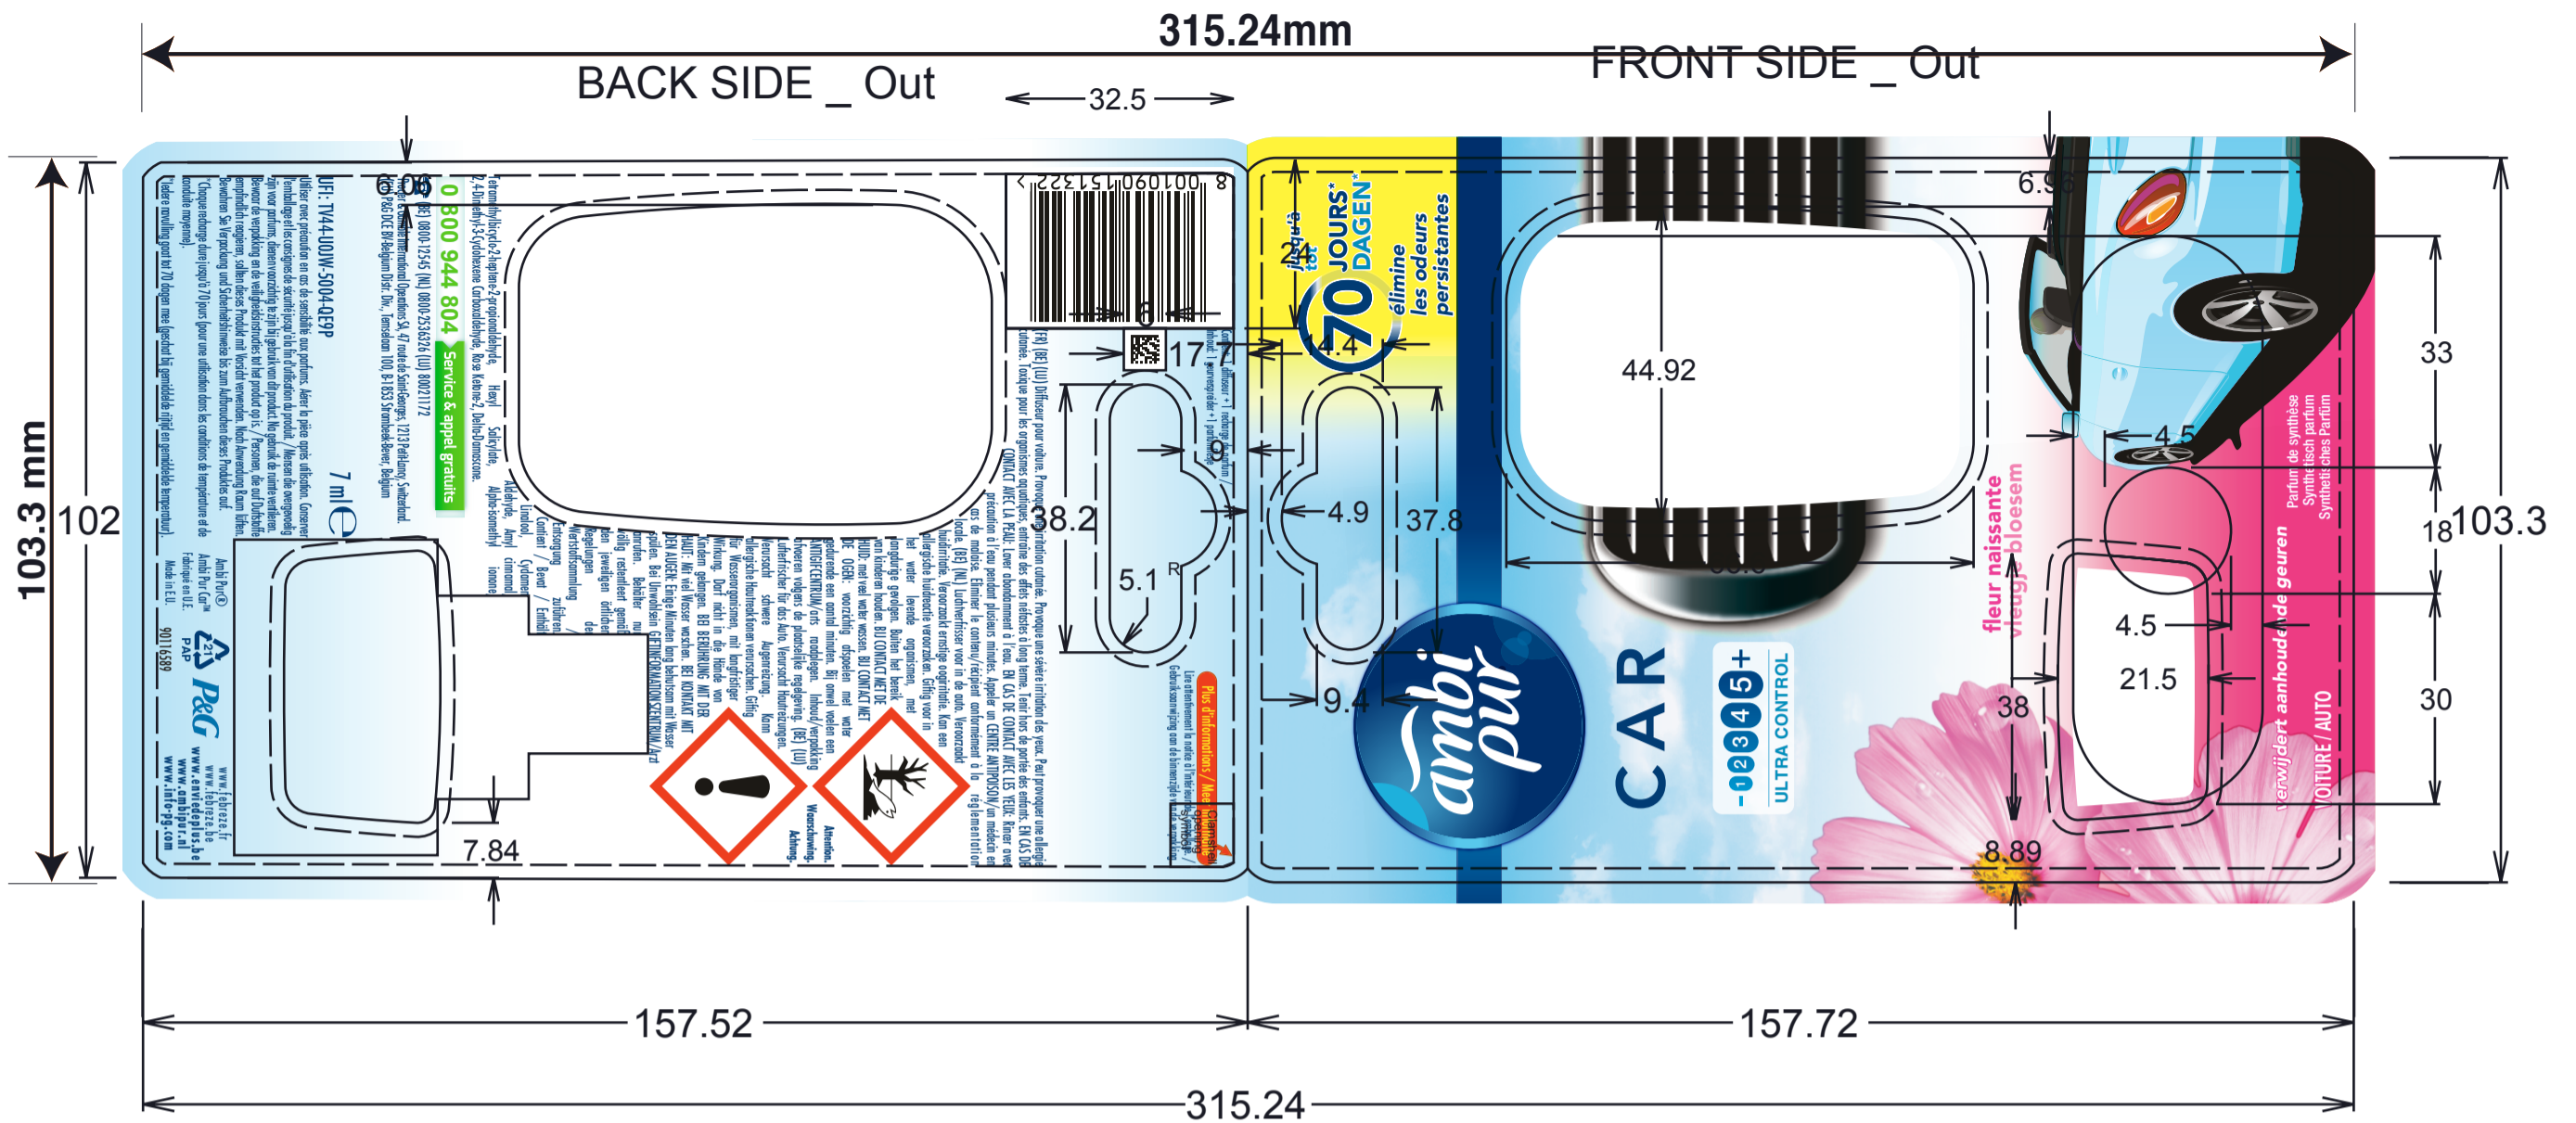

OUTSIDE CARD VIEW

INSIDE CARD VIEW

FINAL ART COLOUR SEPARATION

PDR/POA No: P-0068928 / 00309392 PantoneLive: LPGB
 IPMS No: 90116589
 POA Description: Febreeze - EU - Febreeze_Ambi Pur ~ Car3 ~ Starter Kit ~ Blossom & Breeze:001 BACK CARD
 Add. Description: INNER CARD
 Technical Drawing: 96292746.006
 Date: 28 July 2021
 Supplier: SGS The Maltings
 Operator: Chandru Lakshmanan

EQUITY COLOURS: REPRESENTATION: Colours represented with a diagonal line have been modified to aid PDF approval.

P&G RESTRICTED

COUNTRIES & LANGUAGES

Countries: BELGIUM,FRANCE,LUXEMBOURG,NETHERLANDS

Languages: DutchFlemish_BE, DutchFlemish_LU, DutchFlemish_NL, English_US, French_BE, French_FR, French_LU, German_BE, German_LU

STANDARD TARGET TONAL VALUES