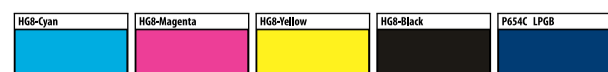

OUTSIDE CARD VIEW

INSIDE CARD VIEW

FINAL ART COLOUR SEPARATION

PDR/POA No: P-0068928 / 00309392 PantoneLive: LPGB
 IPMS No: 90116589
 POA Description: Febreeze - EU - Febreeze_Ambi Pur ~ Car3 ~ Starter Kit ~ Blossom & Breeze:001 BACK CARD
 Add. Description: INNER CARD
 Technical Drawing: 96292746.006
 Date: 28 July 2021
 Supplier: SGS The Maltings
 Operator: Chandru Lakshmanan

EQUITY COLOURS: REPRESENTATION: Colours represented with a diagonal line have been modified to aid PDF approval.

P&G RESTRICTED

COUNTRIES & LANGUAGES

Countries: BELGIUM,FRANCE,LUXEMBOURG,NETHERLANDS

Languages: DutchFlemish_BE, DutchFlemish_LU, DutchFlemish_NL, English_US, French_BE, French_FR, French_LU, German_BE, German_LU