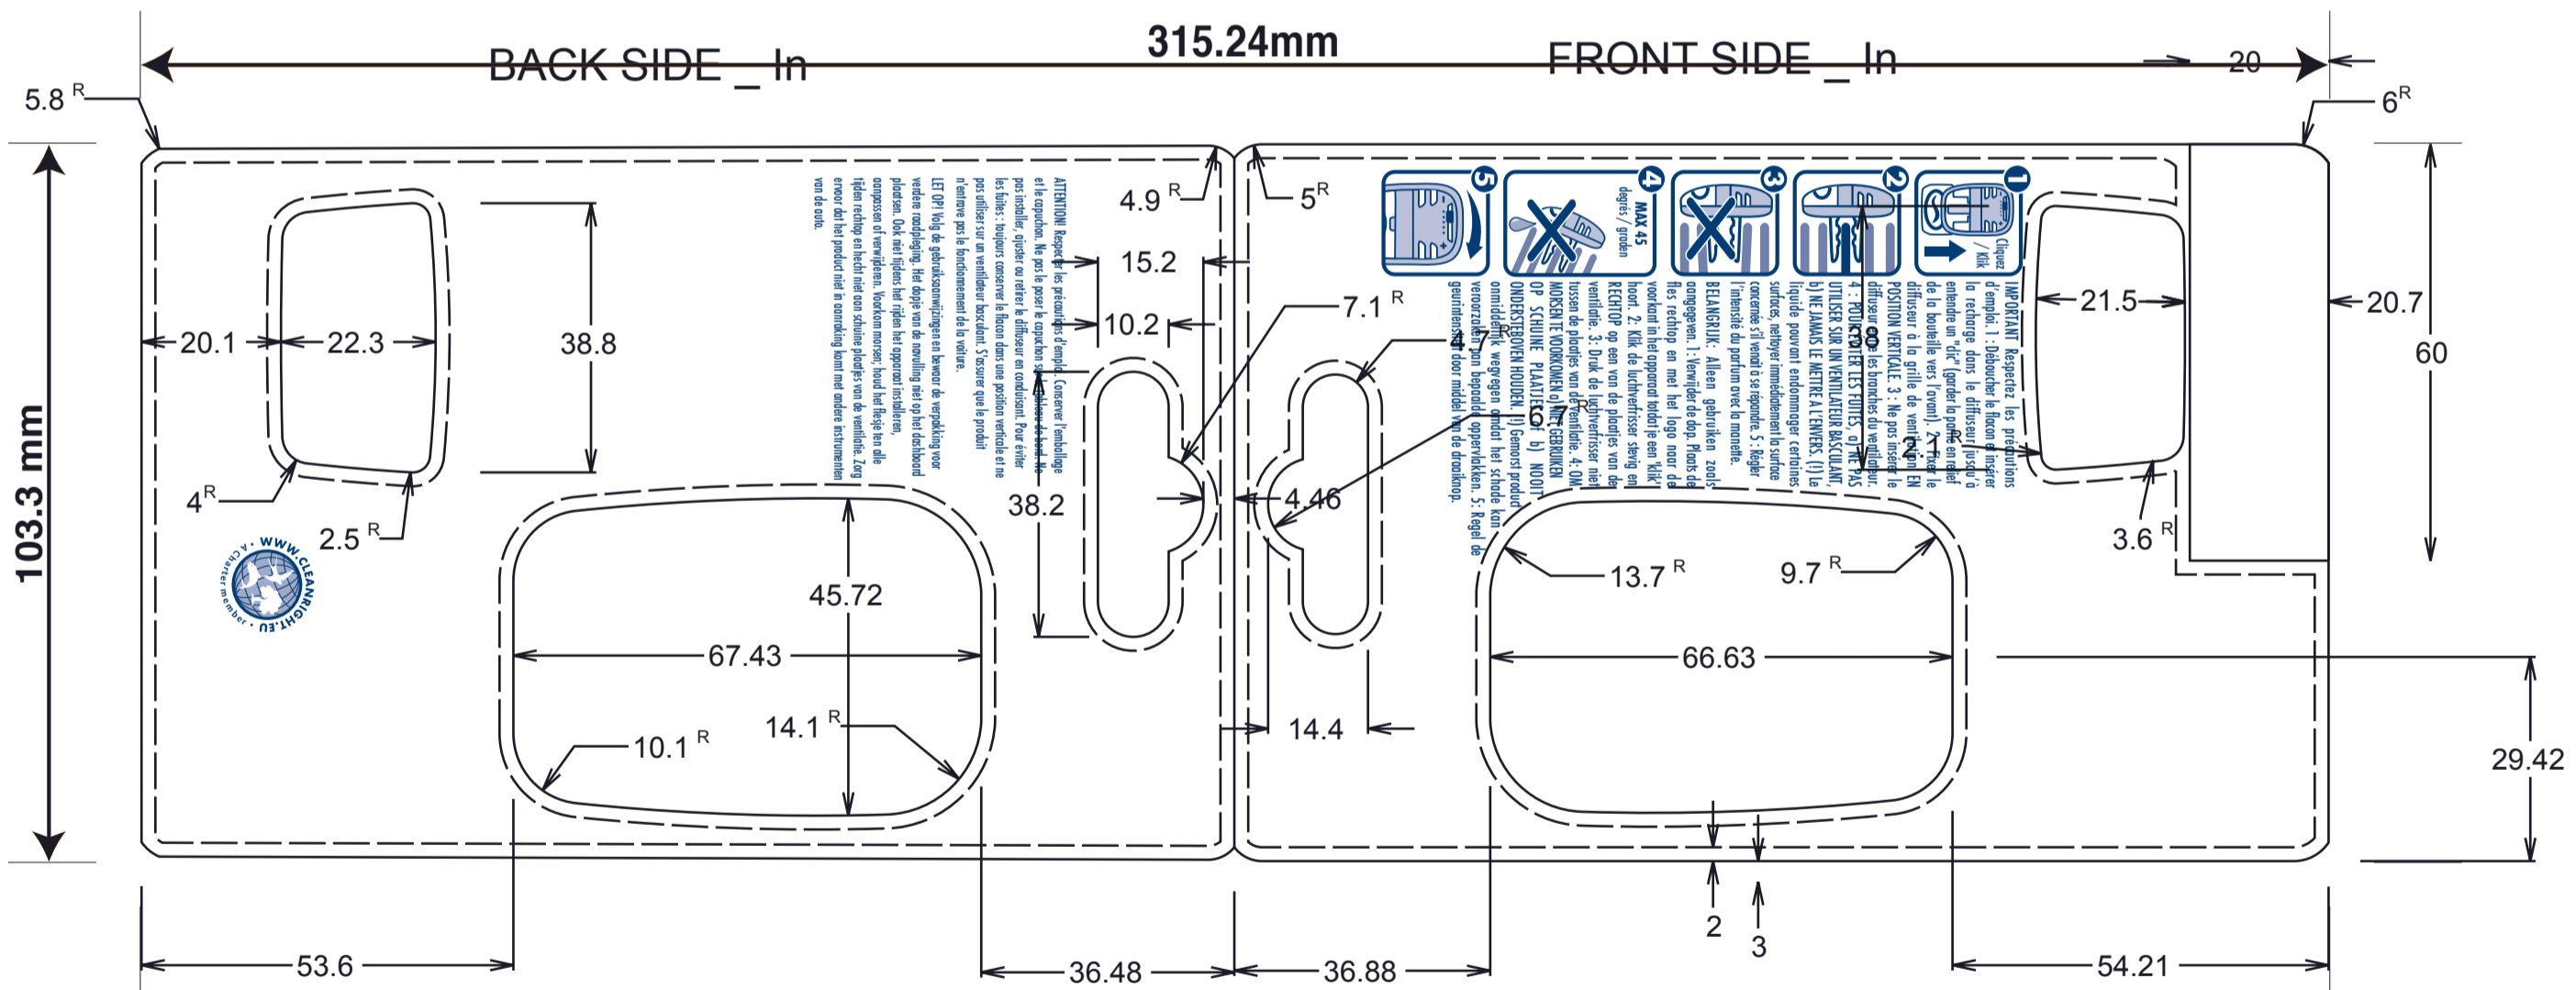

OUTSIDE CARD VIEW

INSIDE CARD VIEW

FINAL ART COLOUR SEPARATION

PDR/POA No: P-0068928 / 00309392 PantoneLive: LPGB
 IPMS No: 90116589
 POA Description: Febreeze - EU - Febreeze_Ambi Pur ~ Car3 ~ Starter Kit ~ Blossom & Breeze:001 BACK CARD
 Add. Description: INNER CARD
 Technical Drawing: 96292746.006
 Date: 28 July 2021
 Supplier: SGS The Maltings
 Operator: Chandru Lakshmanan

STANDARD TARGET TONAL VALUES