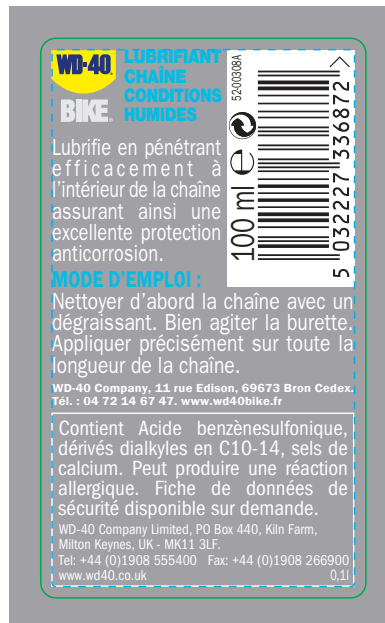

the finer detail

Tel: 01234 721222

Client:
WD40

Date:
25 03 19

File Name/Version:
14081 WD40 BIKE 100ML DRIP WET LUBE FR-v1.ai

WD40 Code:
52-00308A

Colours

- Black
- Pantone Yellow
- Pantone Reflex Blue
- WD40 BIKE GREY 1
- Pantone 306

BIKE

WD40 BIKE GREY 2

Label Express Limited
8 Bath House Road
Croydon
Surrey, CR0 4TT

T: 020 8683 3000
F: 020 8683 2616

ALL COPY/IMAGE TO BE WITHIN **PRINT TO CUT** UNLESS BLEEDING OFF LABEL

Customer:WD40	JN No.: Date:29/11/13	Proof Version No.: 1
Label Code:	Label Size:43 x 74mm	Sheet Size: x mm NOTE:PROOF IS TO SCALE
Label Substrate:	Unwind Code:	
This label is printed in the following colours:CUTTER GUIDE PRINT TOCUT