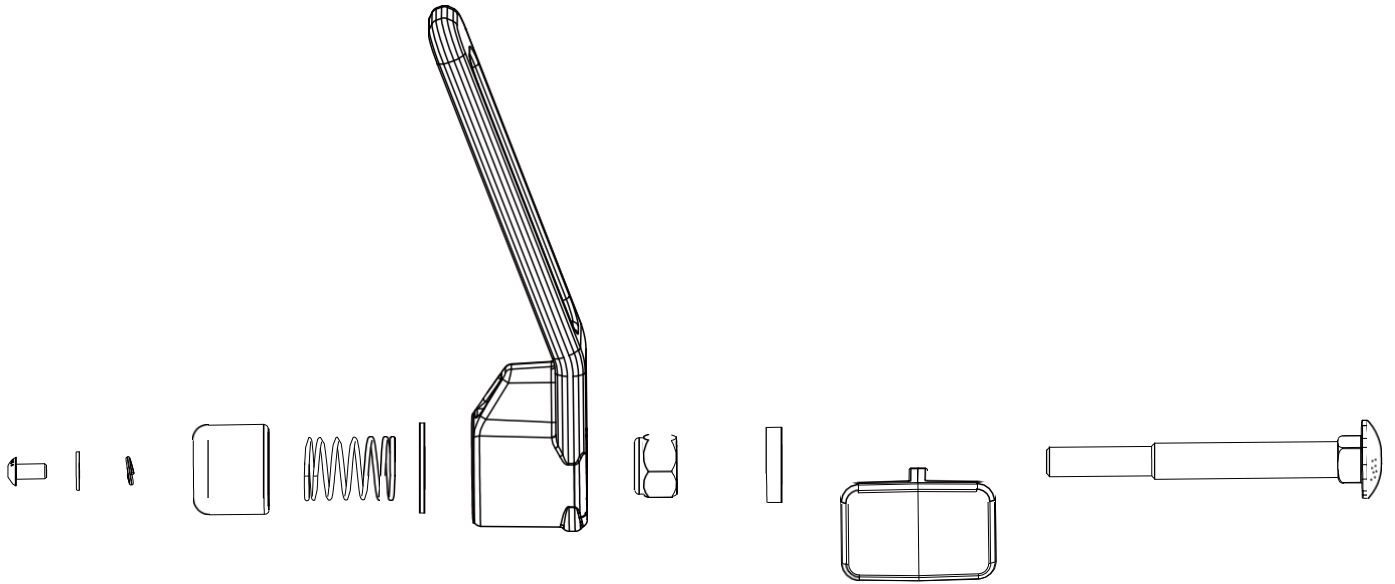

Code: 47-3007-061-20
Code 5: 30196
Code 6: 2207820
Code EAN: 3501361210840
Code ATU:

PART	DESCRIPTION	PART NUMBER	QTY.	PACK
1				
2				
3				
4				
5				
6				
7				
8				
9				
10				
11				
12				
13				
14				
15				
16				
17				
18				
19				
20				

PART	DESCRIPTION	PART NUMBER	QTY.	PACK
21				
22				
23				
24				
25				
26				
27				
28				
29				
30				
31				
32				
33				
34				
35				
36				
37				
38				
39				
40