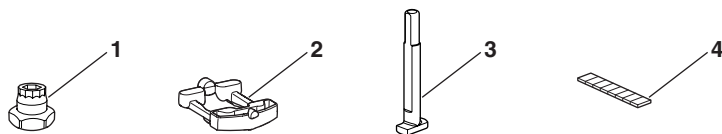

Norauto Kit 242, code: 2274052, ATU code: NO7660

Thule 157011

No.	Thule n°	Description	EAN / UPC code	Norauto n°	ATU Code
1	1500054672	Nut Fixpoint 1 pcs	0091021777958	2350932	NE0032
2	1500054674	Washer, rotation stop 1 pcs	0091021804173	2350934	NE0034
3	1500054663	Screw Fixpoint Bajonett 1 pcs	0091021868991	2350923	NE0023
4	1500054724	Pad Foam, 1sheet W. 8pcs	0091021096585	2413343	NE0089