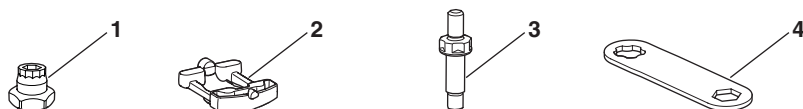

Norauto Kit 314, code: 2273729, ATU code: NO7657

Thule 157005

No.	Thule n°	Description	EAN / UPC code	Norauto n°	ATU Code
1	1500054672	Nut Fixpoint 1 pcs	0091021777958	2350932	NE0032
2	1500054674	Washer, rotation stop 1 pcs	0091021804173	2350934	NE0034
3	1500054659	Spacer Fixpoint M6x30 mm 1 pcs	0091021008540	2348609	NE0019
4	1500054673	Tool Penta Grip 1 pcs	0091021874527	2350933	NE0033