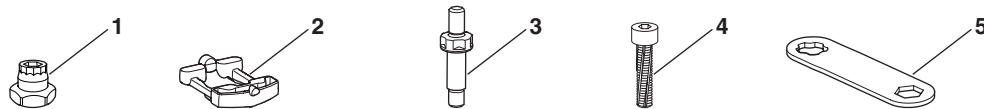

No.	Thule n°	Description	EAN / UPC code	Norauto n°	ATU Code
1	1500054672	Nut Fixpoint 1 pcs	0091021777958	2350932	NE0032
2	1500054674	Washer, rotation stop 1 pcs	0091021804173	2350934	NE0034
3	1500054661	Spacer Fixpoint M6x25 mm 1 pcs	0091021237353	2350921	NE0021
4	1500051358	M6 Tread Cleaner 1pcs	7313020049137	919620	NE0072
5	1500054673	Tool Penta Grip 1 pcs	0091021874527	2350933	NE0033

Norauto Kits Flush Rail

No.	Thule n°	Description	EAN / UPC code	Norauto n°	ATU Code
1	1500054201	Kit Flush Rail - Nut w washer 1 pcs	0091021775411	2390938	NE0083