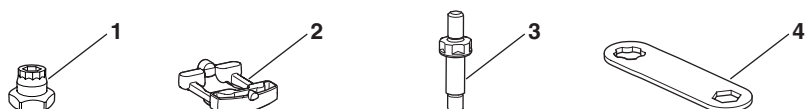

Norauto Kit 237, code: 2274056, ATU code: NO7664

Thule 157020

No.	Thule n°	Description	EAN / UPC code	Norauto n°	ATU Code
1	1500054672	Nut Fixpoint 1 pcs	0091021777958	2350932	NE0032
2	1500054674	Washer, rotation stop 1 pcs	0091021804173	2350934	NE0034
3	1500054666	Spacer Fixpoint M8x35 mm 1 pcs	0091021770607	2350926	NE0026
4	1500054673	Tool Penta Grip 1 pcs	0091021874527	2350933	NE0033

Norauto Kit Flush Rail 240, Code: 2258791, ATU code: NO7627

Thule 156082

No.	Thule n°	Description	EAN / UPC code	Norauto n°	ATU Code
1	1500050435	Screw M6x20mm, 1 pcs	7313020018645	2444485	NE0092
2	1500052376	Torx Key 6mm 65x18	7313020066769	2197506	NE0093