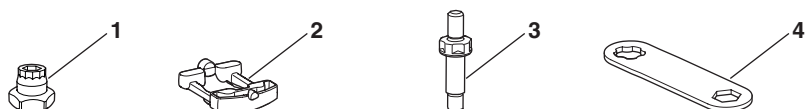

Norauto Kit 225, code: 2274143, ATU code: NO7658

Thule 157006

No.	Thule n°	Description	EAN / UPC code	Norauto n°	ATU Code
1	1500054672	Nut Fixpoint 1 pcs	0091021777958	2350932	NE0032
2	1500054674	Washer, rotation stop 1 pcs	0091021804173	2350934	NE0034
3	1500054659	Spacer Fixpoint M6x30 mm 1 pcs	0091021008540	2348609	NE0019
4	1500054673	Tool Penta Grip 1 pcs	0091021874527	2350933	NE0033