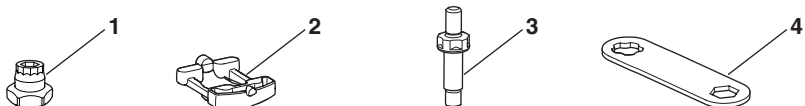

Norauto Kit 290, code: 2274061, ATU code: NO7669

Thule 157038

No.	Thule n°	Description	EAN / UPC code	Norauto n°	ATU Code
1	1500054672	Nut Fixpoint 1 pcs	0091021777958	2350932	NE0032
2	1500054674	Washer, rotation stop 1 pcs	0091021804173	2350934	NE0034
3	1500054666	Spacer Fixpoint M8x35 mm 1 pcs	0091021770607	2350926	NE0026
4	1500054673	Tool Penta Grip 1 pcs	0091021874527	2350933	NE0033