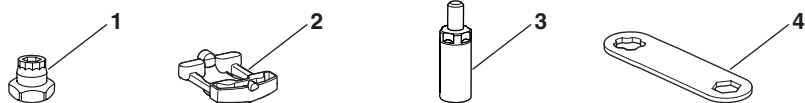

Norauto Kit 288, code: 2274062, ATU code: NO7670

Thule 157039

No.	Thule n°	Description	EAN / UPC code	Norauto n°	ATU Code
1	1500054672	Nut Fixpoint 1 pcs	0091021777958	2350932	NE0032
2	1500054674	Washer, rotation stop 1 pcs	0091021804173	2350934	NE0034
3	1500054664	Spacer Extender Penta M8 1 pcs	0091021355538	2350924	NE0024
4	1500054763	Tool Penta Grip 1 pcs	0091021874527	2350933	NE0033

Norauto Kit 289, code: 2274055, ATU code: NO7663

Thule 157019

No.	Thule n°	Description	EAN / UPC code	Norauto n°	ATU Code
1	1500031335	Screw, M6X40 mm 1 pcs	7313020014531	919576	NE0080