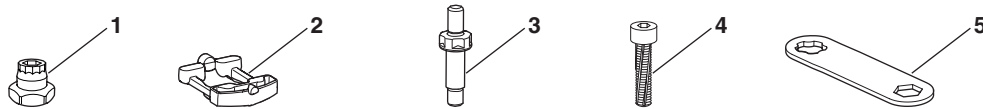

Norauto Kit 207, code: 2273728, ATU code: NO7656

Thule 157002

No.	Thule n°	Description	EAN / UPC code	Norauto n°	ATU Code
1	1500054672	Nut Fixpoint 1 pcs	0091021777958	2350932	NE0032
2	1500054674	Washer, rotation stop 1 pcs	0091021804173	2350934	NE0034
3	1500054658	Spacer Fixpoint M6x20 mm 1 pcs	0091021052789	2348608	NE0018
4	1500051358	M6 Tread Cleaner 1pcs	7313020049137	919620	NE0072
5	1500054673	Tool Penta Grip 1 pcs	0091021874527	2350933	NE0033