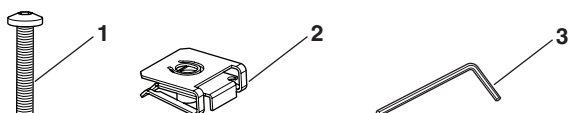

Norauto Kit 248, code: 2274063, ATU code: NO7671

Thule 157043

No.	Thule n°	Description	EAN / UPC code	Norauto n°	ATU Code
1	1500030820	Screw, M6X30 mm 1 pcs	7313020013879	2413342	NE0088
2	1500052821	Nut, Chimney Nut 1 pcs	7313020078045	2399252	NE0073
3	1500054692	Key, Allen Wrench 5 mm 1 pcs	0091021483859	2413341	NE0087