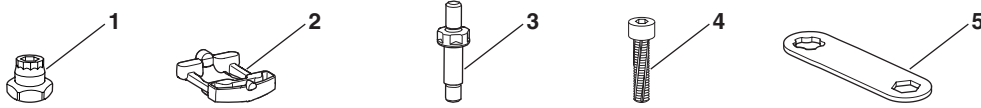

Norauto Kit 202, code: 2274066, ATU code: NO7674

Thule 157084

No.	Thule n°	Description	EAN / UPC code	Norauto n°	ATU Code
1	1500054672	Nut Fixpoint 1 pcs	0091021777958	2350932	NE0032
2	1500054674	Washer, rotation stop 1 pcs	0091021804173	2350934	NE0034
3	1500054661	Spacer Fixpoint M6x25 mm 1 pcs	0091021237353	2350921	NE0021
4	1500051358	M6 Tread Cleaner 1pcs	7313020049137	919620	NE0072
5	1500054673	Tool Penta Grip 1 pcs	0091021874527	2350933	NE0033

Norauto Kit Flush Rail 204, Code: 2271596, ATU code: NO7648

Thule 156099

No.	Thule n°	Description	EAN / UPC code	Norauto n°	ATU Code
1	1500051377	Screw M8x12mm, 1 pcs	7313020056227	919621	NE0094
2	1500050243	Allen Key M6	7313020023007	272507	NE0090