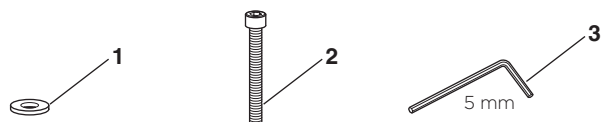

Norauto Kit 297, code: 2274053, ATU code: NO7661

Thule 157014

No.	Thule n°	Description	EAN / UPC code	Norauto n°	ATU Code
1	1500030154	Washer, Type : BRB, SMS 70/4 1 pcs	7313020013367	207153	NE0074
2	1500050615	Screw M6X30 mm 1 pcs	0091021032309	2399253	NE0075
3	1500054692	Key, Allen Wrench 5 mm 1 pcs	0091021483859	2413341	NE0087