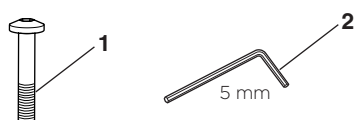

Norauto Kit 247, code: 2273727, ATU code: NO7655

Thule 157001

No.	Thule n°	Description	EAN / UPC code	Norauto n°	ATU Code
1	1500054704	Screw M6X53 mm 1 pcs	0091021173569	2413340	NE0086
2	1500054692	Allen Key Wrench 5 mm 1pcs	0091021483859	2413341	NE0087