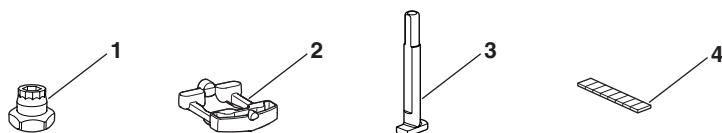

Norauto Kit 241, code: 2274060, ATU code: NO7668

Thule 157032

No.	Thule n°	Description	EAN / UPC code	Norauto n°	ATU Code
1	1500054672	Nut Fixpoint 1 pcs	0091021777958	2350932	NE0032
2	1500054674	Washer, rotation stop 1 pcs	0091021804173	2350934	NE0034
3	1500054663	Screw Fixpoint Bajonett 1 pcs	0091021868991	2350923	NE0023
4	1500054724	Pad Foam, 1sheet W. 8pcs	0091021096585	2413343	NE0089