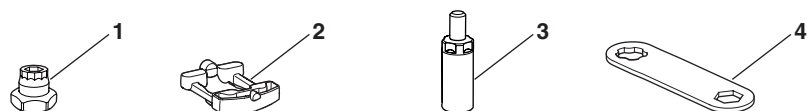

Norauto Kit 246, code: 2274059, ATU code: NO7667

Thule 157028

No.	Thule n°	Description	EAN / UPC code	Norauto n°	ATU Code
1	1500054672	Nut Fixpoint 1 pcs	0091021777958	2350932	NE0032
2	1500054674	Washer, rotation stop 1 pcs	0091021804173	2350934	NE0034
3	1500054664	Spacer Extender Penta M8 1 pcs	0091021355538	2350924	NE0024
4	1500054763	Tool Penta Grip 1 pcs	0091021874527	2350933	NE0033