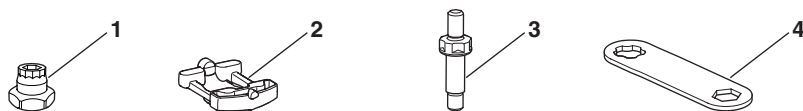

Norauto Kit 312, code: 2274064, ATU code: NO7672

Thule 157044

No.	Thule n°	Description	EAN / UPC code	Norauto n°	ATU Code
1	1500054672	Nut Fixpoint 1 pcs	0091021777958	2350932	NE0032
2	1500054674	Washer, rotation stop 1 pcs	0091021804173	2350934	NE0034
3	1500054659	Spacer Fixpoint M6x30 mm 1 pcs	0091021008540	2348609	NE0019
4	1500054763	Tool Penta Grip 1 pcs	0091021874527	2350933	NE0033