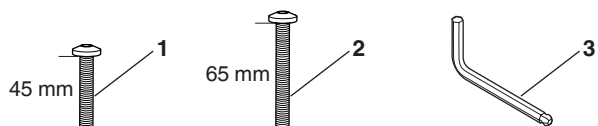

Norauto Kit 211, code: 2274058, ATU code: NO7666

Thule 157022

No.	Thule n°	Description	EAN / UPC code	Norauto n°	ATU Code
1	1500051344	Screw, M8X45 mm 1 pcs	7313020010373	2399257	NE0081
2	1500050604	Screw, M8X65 mm 1 pcs	7313020019949	2038876	NE0082
3	1500051337	Tool, Allen Key 6 mm 1 pcs	7313020010175	2399256	NE0079

Norauto Kit Flush Rail 220, Code: 2273726, ATU code: NO7654

Thule 156104

No.	Thule n°	Description	EAN / UPC code	Norauto n°	ATU Code
1	1500050596	Screw M6x16mm, 1 pcs	7313020019642	2038874	NE0091
2	1500050243	Allen Key M6	7313020023007	272507	NE0090