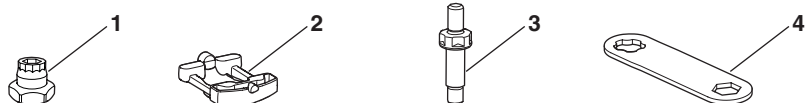

Norauto Kit 235, code: 2274057, ATU code: NO7665

Thule 157021

No.	Thule n°	Description	EAN / UPC code	Norauto n°	ATU Code
1	1500054672	Nut Fixpoint 1 pcs	0091021777958	2350932	NE0032
2	1500054674	Washer, rotation stop 1 pcs	0091021804173	2350934	NE0034
3	1500054666	Spacer Fixpoint M8x35 mm 1 pcs	0091021770607	2350926	NE0026
4	1500054673	Tool Penta Grip 1 pcs	0091021874527	2350933	NE0033