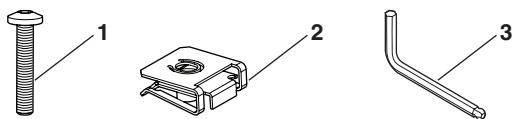

Norauto Kit 310, code: 2274051, ATU code: NO7659

Thule 157010

No.	Thule n°	Description	EAN / UPC code	Norauto n°	ATU Code
1	1500030820	Screw, M6X30 mm 1 pcs	7313020013879	2413342	NE0088
2	1500052821	Nut, Chimney Nut 1 pcs	7313020078045	2399252	NE0073
3	1500054657	Tool M6 130x27mm 1 pcs	0091021641174	2348607	NE0017