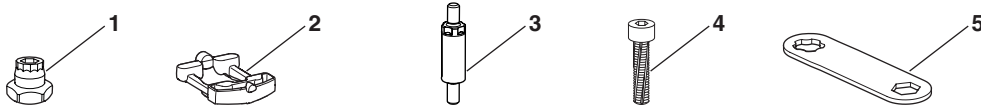

Norauto Kit 205, code: 2274065, ATU code: NO7673

Thule 157045

No.	Thule n°	Description	EAN / UPC code	Norauto n°	ATU Code
1	1500054672	Nut Fixpoint 1 pcs	0091021777958	2350932	NE0032
2	1500054674	Washer, rotation stop 1 pcs	0091021804173	2350934	NE0034
3	1500054665	Spacer Fixpoint Wide Body Penta M6 1 pcs	0091021777989	2350925	NE0025
4	1500051358	M6 Tread Cleaner 1pcs	7313020049137	919620	NE0072
5	1500054673	Tool Penta Grip 1 pcs	0091021874527	2350933	NE0033