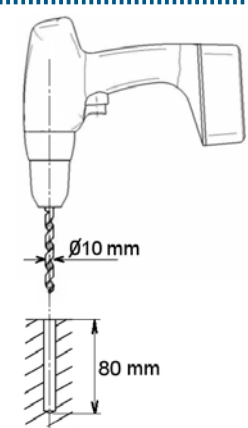

BARRIERE DE PARKING

Réfs.: B304 - B305 - B306

x12

x12

x1

"clic"

**PROCEDURE DE CHANGEMENT DE SERRURE
PROCESS FOR CHANGING LOCK**

plat non fourni
plat not included