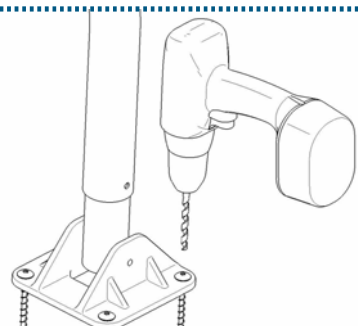

BARRIERE DE PARKING

Réfs.: B304 - B305 - B306

x12

x12

x1

"clic"

**PROCEDURE DE CHANGEMENT DE SERRURE
PROCESS FOR CHANGING LOCK**

plat non fourni
plat not included