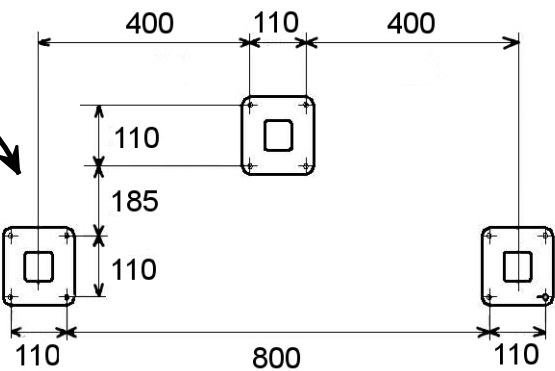

BARRIERE DE PARKING

Réfs.: B304 - B305 - B306

x12

x12

x1

"clic"

**PROCEDURE DE CHANGEMENT DE SERRURE
PROCESS FOR CHANGING LOCK**

plat non fourni
plat not included