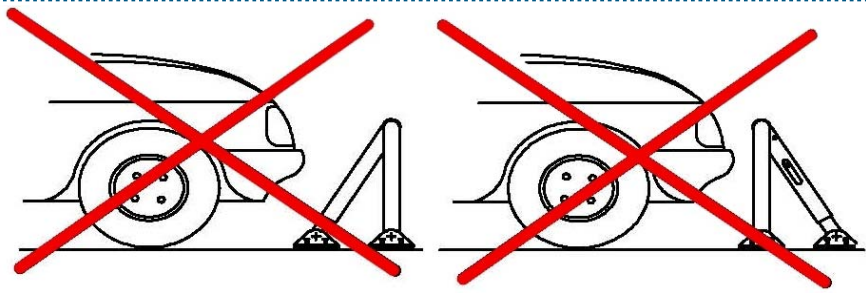

BARRIERE DE PARKING

Réfs.: B304 - B305 - B306

x12

x12

x1

"clic"

**PROCEDURE DE CHANGEMENT DE SERRURE
PROCESS FOR CHANGING LOCK**

plat non fourni
plat not included