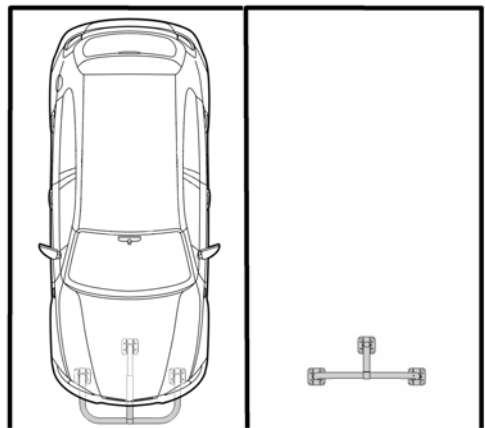

BARRIERE DE PARKING

Réfs.: B304 - B305 - B306

x12

x12

x1

"clic"

**PROCEDURE DE CHANGEMENT DE SERRURE
PROCESS FOR CHANGING LOCK**

plat non fourni
plat not included