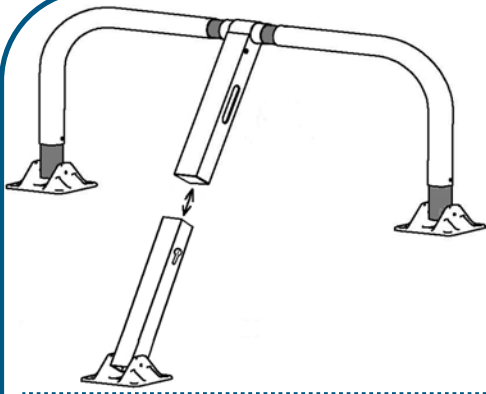

BARRIERE DE PARKING

Réfs.: B304 - B305 - B306

x12

x12

x1

"clic"

**PROCEDURE DE CHANGEMENT DE SERRURE
PROCESS FOR CHANGING LOCK**

plat non fourni
plat not included