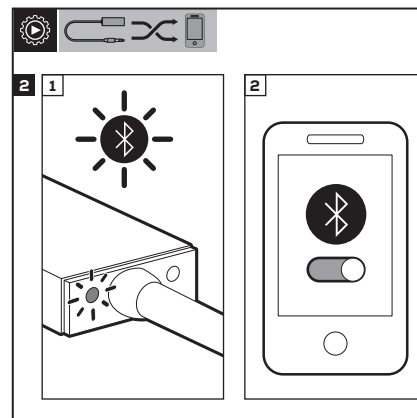

Note 1:

If your USB power port is located in the glove box and the glove box is closed, you may have problems talking over the phone as the MIC won't be able to pick up the voice.

Note 2:

Pairing mode will be active for 3 minutes. After this, the light will slowly flash blue. To re-activate pairing mode, pull the receiver out from USB port and follow the instructions as above.

SPECIFICATIONS

S/N:	92dB
Bluetooth:	ISSC V4.1, A2DP, AVRCP
Bluetooth range:	Up to 10 m
Frequency response:	20 Hz - 22kHz
Working temperature:	-10°C ≤ Tem ≤ 50°C
Working humidity:	≤ 90%

NORAUTO
511/589 rue des Seringats 59262 Sainghin-en-Mélantois France
Distribué par / Distributed by / Vertrieben von:
Norauto France 511/589 rue des Seringats 59262 Sainghin-en-Mélantois
Auto 5 Bld Paepsem 20 -1070 ANDERLECHT BELGIQUE
A.T.U Auto-Teile-Unger Handels GmbH & Co.KG,
Dr.-Kilian-Str. 11, D-82637 Weiden i.d.OPf Deutschland
Norauto España SAU Centre Comercial Alban Carretera de Ademuz
km 2,3 46100 BURJASSOT
Norauto Italia SPA Corso Savona 85/10024 MONCALIERI
Norauto Portugal LDA Av. dos Cavaleiros, n.º49 Alfragide 2794-057 CARNAXIDE
Norauto Polska Sp z o.o. ul. Jubilerska 10, 04-190 Warszawa
www.norauto.com
www.atu.eu
Made in P.R.C / Fabricado en/na R.P.C / Fabriqué en R.P.C

Mobivia