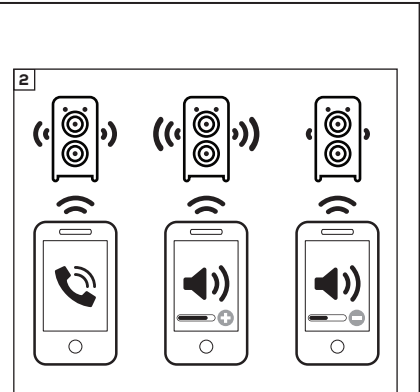

Note 1:

If your USB power port is located in the glove box and the glove box is closed, you may have problems talking over the phone as the MIC won't be able to pick up the voice.

Note 2:

Pairing mode will be active for 3 minutes. After this, the light will slowly flash blue. To re-activate pairing mode, pull the receiver out from USB port and follow the instructions as above.

SPECIFICATIONS

S/N:	92dB
Bluetooth:	ISSC V4.1, A2DP, AVRCP
Bluetooth range:	Up to 10 m
Frequency response:	20 Hz - 22kHz
Working temperature:	-10°C ≤ Tem ≤ 50°C
Working humidity:	≤ 90%

NORAUTO
511/589 rue des Seringats 59262 Sainghin-en-Mélantois France
Distribué par / Distributed by / Vertrieben von:
Norauto France 511/589 rue des Seringats 59262 Sainghin-en-Mélantois
Auto 5 Bld Paepsem 20 -1070 ANDERLECHT BELGIQUE
A.T.U Auto-Teile-Unger Handels GmbH & Co.KG,
Dr.-Kilian-Str. 11, D-82637 Weiden i.d.OPf Deutschland
Norauto España SAU Centre Comercial Alban Carretera de Ademuz
km 2,3 46100 BURJASSOT
Norauto Italia SPA Corso Savona 85/10024 MONCALIERI
Norauto Portugal LDA Av. dos Cavaleiros, n.º49 Alfragide 2794-057 CARNAXIDE
Norauto Polska Sp z o.o. ul. Jubilerska 10, 04-190 Warszawa
www.norauto.com
www.atu.eu
Made in P.R.C / Fabricado en/na R.P.C / Fabriqué en R.P.C

Mobivia