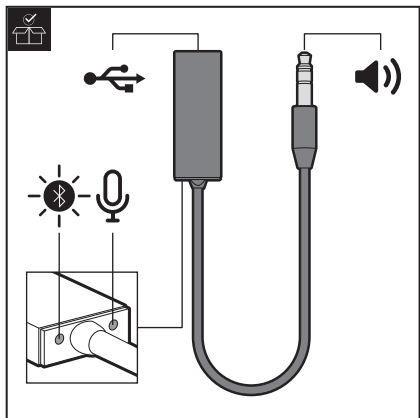

Note 1:

If your USB power port is located in the glove box and the glove box is closed, you may have problems talking over the phone as the MIC won't be able to pick up the voice.

Note 2:

Pairing mode will be active for 3 minutes. After this, the light will slowly flash blue. To re-activate pairing mode, pull the receiver out from USB port and follow the instructions as above.

SPECIFICATIONS

S/N:	92dB
Bluetooth:	ISSC V4.1, A2DP, AVRCP
Bluetooth range:	Up to 10 m
Frequency response:	20 Hz - 22kHz
Working temperature:	-10°C ≤ Tem ≤ 50°C
Working humidity:	≤ 90%

NORAUTO
511/589 rue des Seringats 59262 Sainghin-en-Mélantois France
Distribué par / Distributed by / Vertrieben von:
Norauto France 511/589 rue des Seringats 59262 Sainghin-en-Mélantois
Auto 5 Bld Paepsem 20 -1070 ANDERLECHT BELGIQUE
A.T.U Auto-Teile-Unger Handels GmbH & Co.KG,
Dr.-Kilian-Str. 11, D-82637 Weiden i.d.OPf Deutschland
Norauto España SAU Centre Comercial Alban Carretera de Ademuz
km 2,3 46100 BURJASSOT
Norauto Italia SPA Corso Savona 85/10024 MONCALIERI
Norauto Portugal LDA Av. dos Cavaleiros, n.º49 Alfragide 2794-057 CARNAXIDE
Norauto Polska Sp z o.o. ul. Jubilerska 10, 04-190 Warszawa
www.norauto.com
www.atu.eu
Made in P.R.C / Fabricado en/na R.P.C / Fabriqué en R.P.C

Mobivia