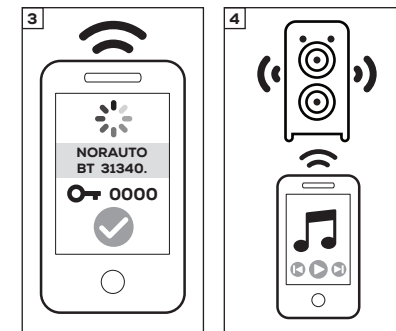

Note 1:

If your USB power port is located in the glove box and the glove box is closed, you may have problems talking over the phone as the MIC won't be able to pick up the voice.

Note 2:

Pairing mode will be active for 3 minutes. After this, the light will slowly flash blue. To re-activate pairing mode, pull the receiver out from USB port and follow the instructions as above.

SPECIFICATIONS

S/N:	92dB
Bluetooth:	ISSC V4.1, A2DP, AVRCP
Bluetooth range:	Up to 10 m
Frequency response:	20 Hz - 22kHz
Working temperature:	-10°C ≤ Tem ≤ 50°C
Working humidity:	≤ 90%

NORAUTO
511/589 rue des Seringats 59262 Sainghin-en-Mélantois France
Distribué par / Distributed by / Vertrieben von:
Norauto France 511/589 rue des Seringats 59262 Sainghin-en-Mélantois
Auto 5 Bld Paepsem 20 -1070 ANDERLECHT BELGIQUE
A.T.U Auto-Teile-Unger Handels GmbH & Co.KG,
Dr.-Kilian-Str. 11, D-82637 Weiden i.d.OPf Deutschland
Norauto España SAU Centre Comercial Alban Carretera de Ademuz
km 2,3 46100 BURJASSOT
Norauto Italia SPA Corso Savona 85/10024 MONCALIERI
Norauto Portugal LDA Av. dos Cavaleiros, n.º49 Alfragide 2794-057 CARNAXIDE
Norauto Polska Sp z o.o. ul. Jubilerska 10, 04-190 Warszawa
www.norauto.com
www.atu.eu
Made in P.R.C / Fabricado en/na R.P.C / Fabriqué en R.P.C

Mobivia