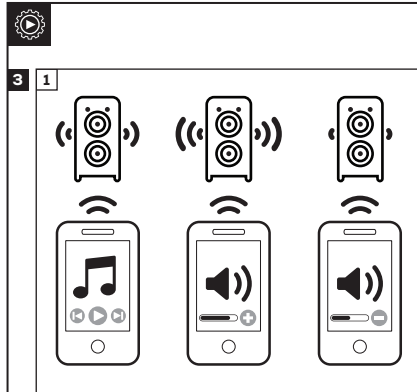

Note 1:

If your USB power port is located in the glove box and the glove box is closed, you may have problems talking over the phone as the MIC won't be able to pick up the voice.

Note 2:

Pairing mode will be active for 3 minutes. After this, the light will slowly flash blue. To re-activate pairing mode, pull the receiver out from USB port and follow the instructions as above.

SPECIFICATIONS

S/N:	92dB
Bluetooth:	ISSC V4.1, A2DP, AVRCP
Bluetooth range:	Up to 10 m
Frequency response:	20 Hz - 22kHz
Working temperature:	-10°C ≤ Tem ≤ 50°C
Working humidity:	≤ 90%

NORAUTO
511/589 rue des Seringats 59262 Sainghin-en-Mélantois France
Distribué par / Distributed by / Vertrieben von:
Norauto France 511/589 rue des Seringats 59262 Sainghin-en-Mélantois
Auto 5 Bld Paepsem 20 -1070 ANDERLECHT BELGIQUE
A.T.U Auto-Teile-Unger Handels GmbH & Co.KG,
Dr.-Kilian-Str. 11, D-82637 Weiden i.d.OPf Deutschland
Norauto España SAU Centre Comercial Alban Carretera de Ademuz
km 2,3 46100 BURJASSOT
Norauto Italia SPA Corso Savona 85/10024 MONCALIERI
Norauto Portugal LDA Av. dos Cavaleiros, n.º49 Alfragide 2794-057 CARNAXIDE
Norauto Polska Sp z o.o. ul. Jubilerska 10, 04-190 Warszawa
www.norauto.com
www.atu.eu
Made in P.R.C / Fabricado en/na R.P.C / Fabriqué en R.P.C

Mobivia