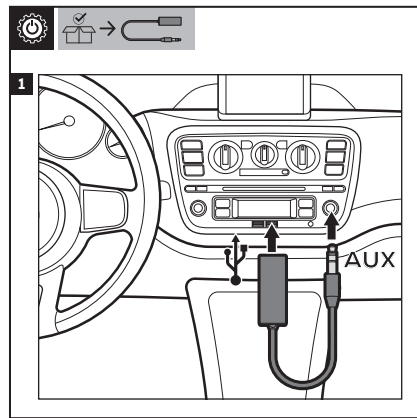

Note 1:

If your USB power port is located in the glove box and the glove box is closed, you may have problems talking over the phone as the MIC won't be able to pick up the voice.

Note 2:

Pairing mode will be active for 3 minutes. After this, the light will slowly flash blue. To re-activate pairing mode, pull the receiver out from USB port and follow the instructions as above.

SPECIFICATIONS

S/N:	92dB
Bluetooth:	ISSC V4.1, A2DP, AVRCP
Bluetooth range:	Up to 10 m
Frequency response:	20 Hz - 22kHz
Working temperature:	-10°C ≤ Tem ≤ 50°C
Working humidity:	≤ 90%

NORAUTO
511/589 rue des Seringats 59262 Sainghin-en-Mélantois France
Distribué par / Distributed by / Vertrieben von:
Norauto France 511/589 rue des Seringats 59262 Sainghin-en-Mélantois
Auto 5 Bld Paepsem 20 -1070 ANDERLECHT BELGIQUE
A.T.U Auto-Teile-Unger Handels GmbH & Co.KG,
Dr.-Kilian-Str. 11, D-82637 Weiden i.d.OPf Deutschland
Norauto España SAU Centre Comercial Alban Carretera de Ademuz
km 2,3 46100 BURJASSOT
Norauto Italia SPA Corso Savona 85/10024 MONCALIERI
Norauto Portugal LDA Av. dos Cavaleiros, n.º49 Alfragide 2794-057 CARNAXIDE
Norauto Polska Sp z o.o. ul. Jubilerska 10, 04-190 Warszawa
www.norauto.com
www.atu.eu
Made in P.R.C / Fabricado en/na R.P.C / Fabriqué en R.P.C

Mobivia