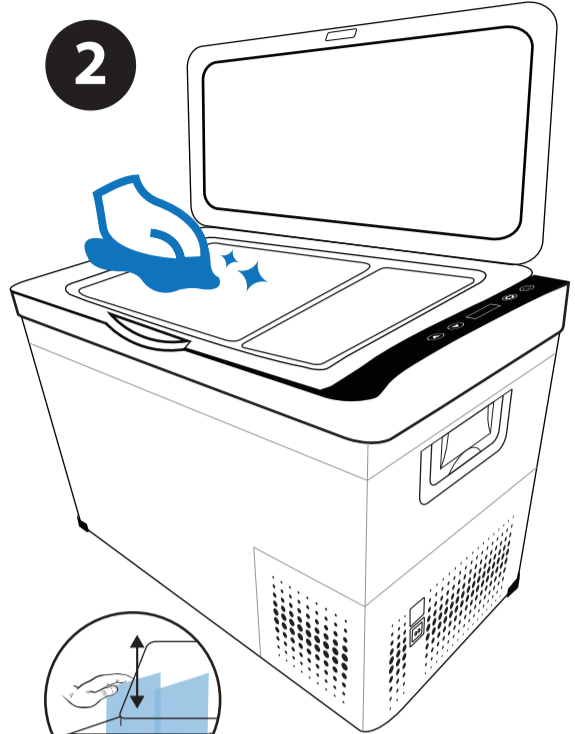

# QUICK START GUIDE

1

12hr

KEEP STAND HORIZONTALLY FOR AT LEAST 12 HOURS  
BEFORE FIRST USE  
NEVER PLACE VERTICALLY

2

3

12v 24v

ON

-8°C -6°C

+5°C +8°C

SET

OFF

5s

ON/OFF

SET

ON  
APP  
ERROR