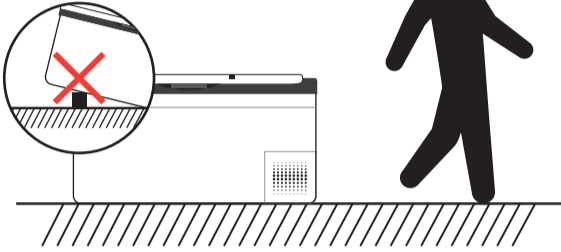

# QUICK START GUIDE

1

12hr

KEEP STAND HORIZONTALLY FOR AT LEAST 12 HOURS  
BEFORE FIRST USE  
NEVER PLACE VERTICALLY

2

3

12v 24v

ON