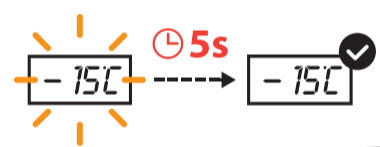

# QUICK START GUIDE

1

12hr

KEEP STAND HORIZONTALLY FOR AT LEAST 12 HOURS  
BEFORE FIRST USE  
NEVER PLACE VERTICALLY

2

3

12v 24v

ON

-8°C -6°C

+5°C +8°C

SET

OFF

5s

ON/OFF

SET

ON  
APP  
ERROR