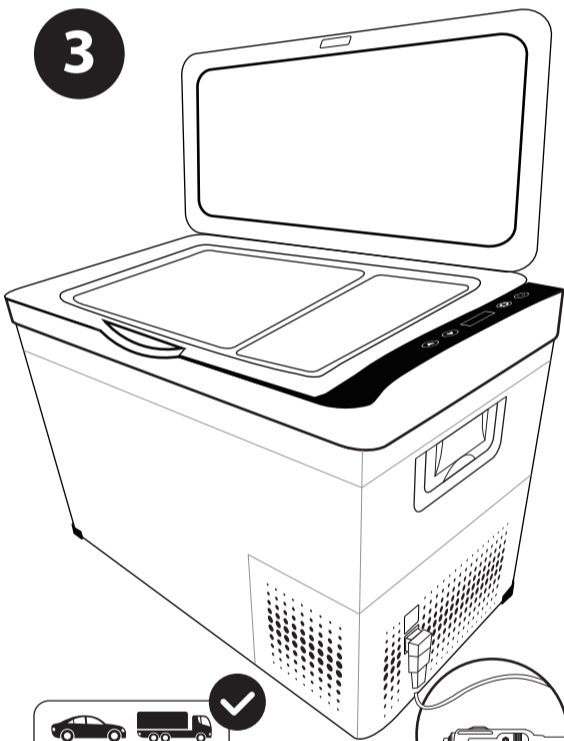

# QUICK START GUIDE

1

12hr

KEEP STAND HORIZONTALLY FOR AT LEAST 12 HOURS  
BEFORE FIRST USE  
NEVER PLACE VERTICALLY

2

3

12v 24v

ON

-8°C -6°C

+5°C +8°C

SET

OFF

5s

ON/OFF

SET

ON  
APP  
ERROR