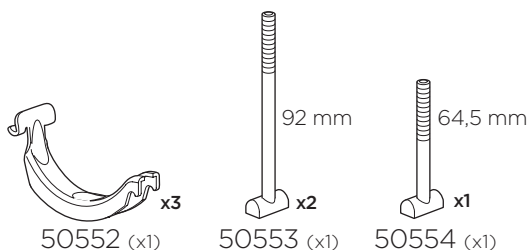

x1 

 Key+Lock
= N....
No
N001-N200
Sparepart No
1500001001 - 1500001200

 Key
No
N001-N200
Sparepart No
1500002001 - 1500002200

8895 Adapter Kit

52678