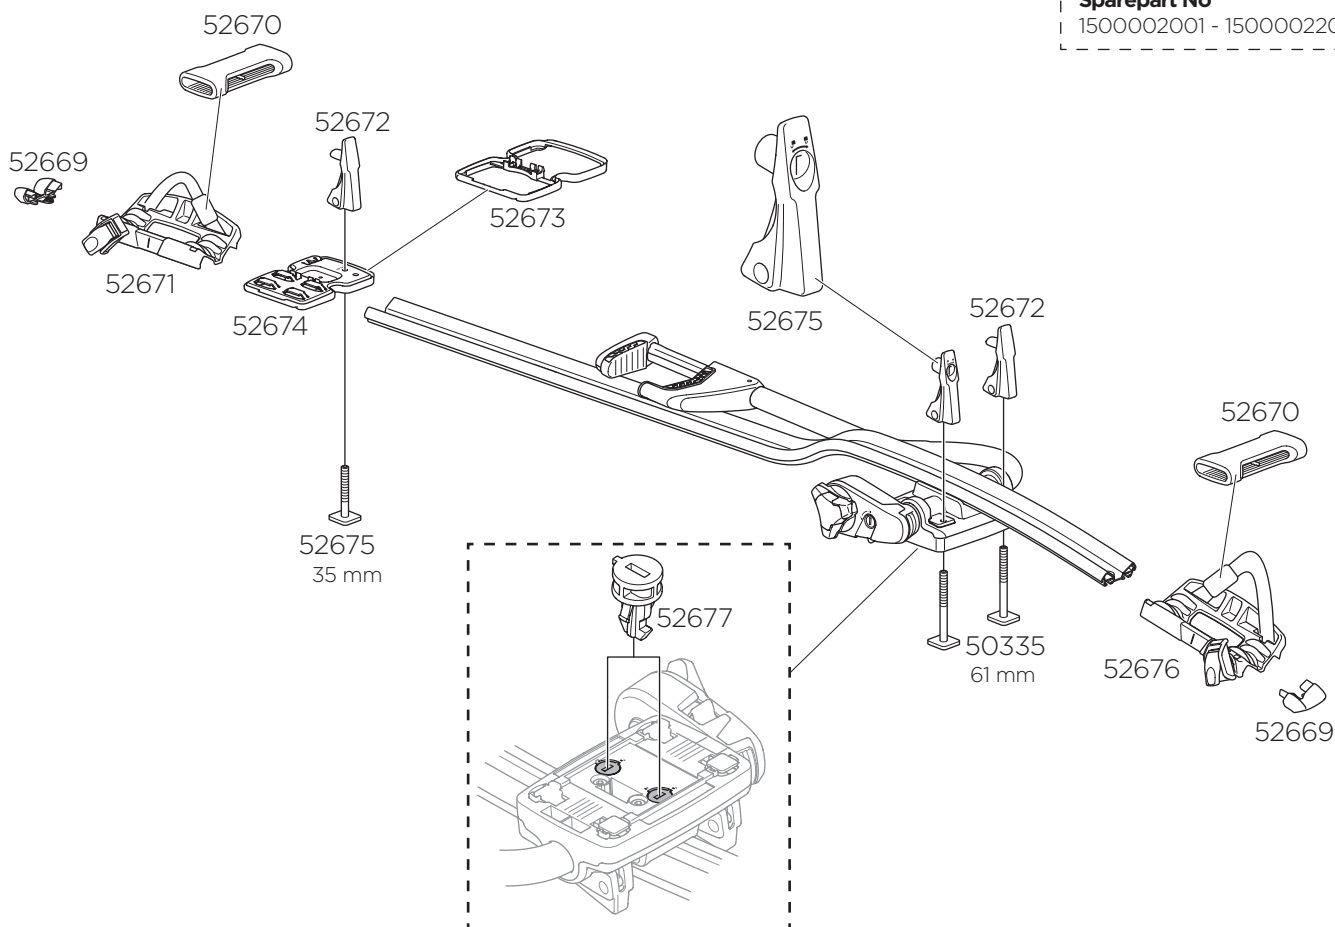

x1 

 Key+Lock
= N....
No
N001-N200
Sparepart No
1500001001 - 1500001200

 Key
No
N001-N200
Sparepart No
1500002001 - 1500002200

8895 Adapter Kit

52678