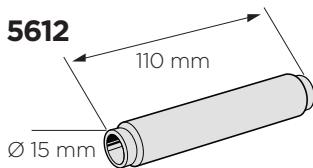

Thule Thru Axle adapter for Thule OutRide 561

> Instructions

Thule Sweden AB, Borggatan 5, 335 73 Hillerstorp, SWEDEN

info@thule.com

www.thule.com

501-8052-02

» PART OF THULE GROUP

© Thule Group 2017. All rights reserved.