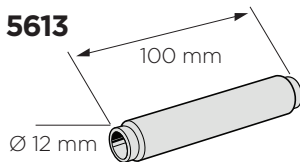

Thule Thru Axle adapter for Thule OutRide 561

> Instructions

Thule Sweden AB, Borggatan 5, 335 73 Hillerstorp, SWEDEN

info@thule.com

www.thule.com

501-8052-02

» PART OF THULE GROUP

© Thule Group 2017. All rights reserved.