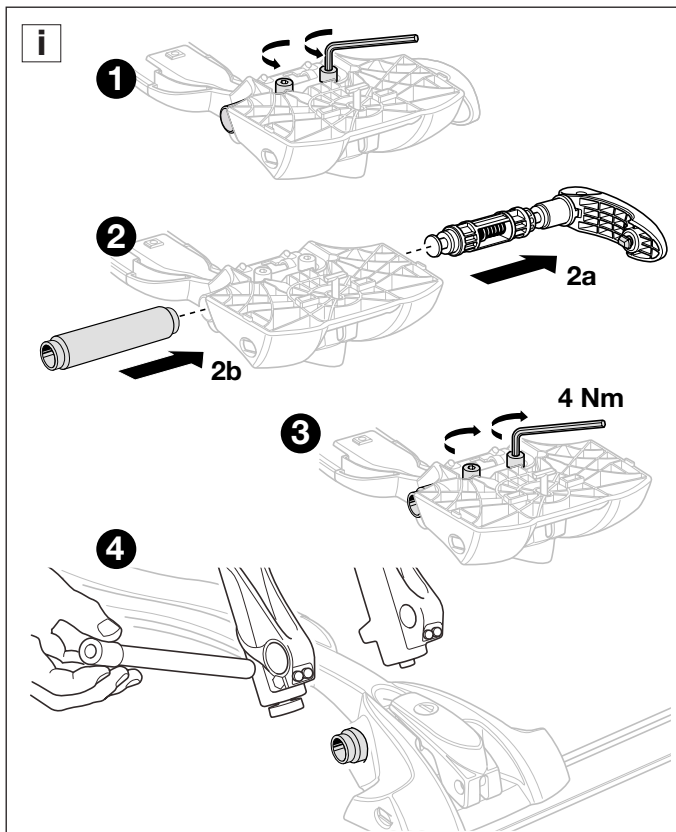

Thule Thru Axle adapter for Thule OutRide 561

> Instructions

Thule Sweden AB, Borggatan 5, 335 73 Hillerstorp, SWEDEN

info@thule.com

www.thule.com

501-8052-02

» PART OF THULE GROUP

© Thule Group 2017. All rights reserved.