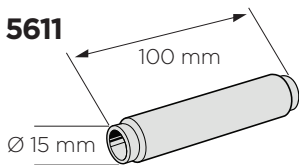

Thule Thru Axle adapter for Thule OutRide 561

> Instructions

Thule Sweden AB, Borggatan 5, 335 73 Hillerstorp, SWEDEN

info@thule.com

www.thule.com

501-8052-02

» PART OF THULE GROUP

© Thule Group 2017. All rights reserved.