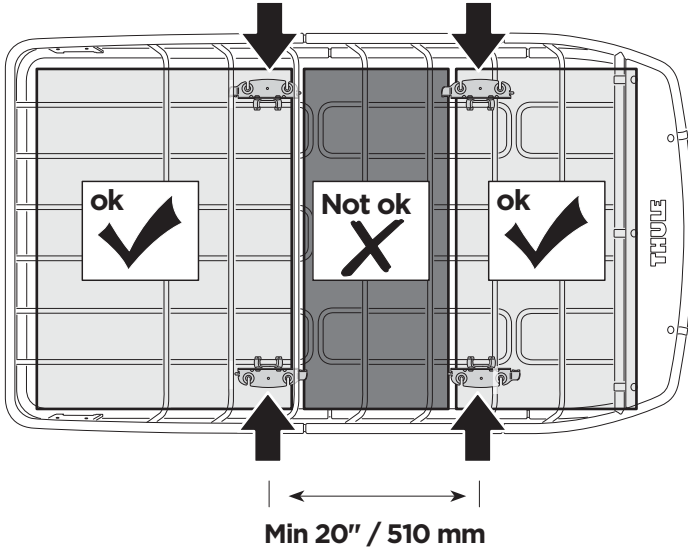

Thule Canyon Extension 8591

➤ Instructions

Carrier Basket Extension

CITY CRASH

Complies with ISO norm

2

i