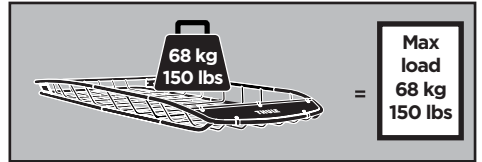

Thule Canyon Extension 8591

➤ Instructions

Carrier Basket Extension

CITY CRASH

Complies with ISO norm

2

i