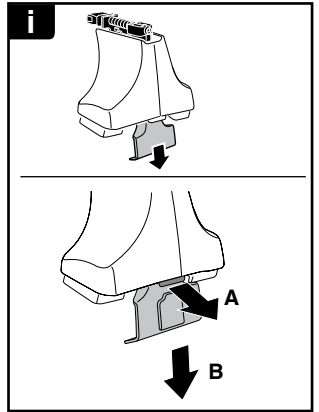

*
≈ 3 Nm

750

4 Nm

THULE
SWEDEN
**ONE
KEY
SYSTEM**

		544	(x4)
		596	(x6)
		588	(x8)
NA		510	(x10)
EUR		452	(x12)
ASIA			

WW ▶ Thule Sweden AB, Box 69, 330 33 Hillerstorp, SWEDEN
NA ▶ Thule Inc., 42 Silvermine Road, Seymour, Connecticut 06483, USA