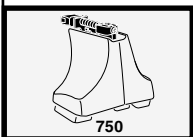

1

2

	Y inch	Y mm
HYUNDAI Avante, 4-dr Sedan, 00-02, 03-06	39 1/4"	996 mm
HYUNDAI Avante, 5-dr Hatchback, 00-02, 03-06	39 3/8"	1001 mm
HYUNDAI Elantra, 4-dr Sedan, 00-02, 03-06 / *01-06	39 1/4"	996 mm
HYUNDAI Elantra, 5-dr Hatchback, 00-02, 03-06 / *01-06	39 3/8"	1001 mm
HYUNDAI Lantra, 4-dr Sedan, 00-02, 03-06	39 1/4"	996 mm
HYUNDAI Lantra, 5-dr Hatchback, 00-02, 03-06	39 3/8"	1001 mm

HYUNDAI Lantra, 5-dr Hatchback, 00-02, 03-06

5

	X mm	Y mm	X inch	Y inch
HYUNDAI Avante, 4-dr Sedan, 00-02, 03-06	200 mm	650 mm	7 ⁷ / ₈ "	25 ⁵ / ₈ "
HYUNDAI Avante, 5-dr Hatchback, 00-02, 03-06	200 mm	700 mm	7 ⁷ / ₈ "	27 ¹ / ₂ "
HYUNDAI Elantra, 4-dr Sedan, 00-02, 03-06 / *01-06	200 mm	650 mm	7 ⁷ / ₈ "	25 ⁵ / ₈ "
HYUNDAI Elantra, 5-dr Hatchback, 00-02, 03-06 / *01-06	200 mm	700 mm	7 ⁷ / ₈ "	27 ¹ / ₂ "
HYUNDAI Lantra, 4-dr Sedan, 00-02, 03-06	200 mm	650 mm	7 ⁷ / ₈ "	25 ⁵ / ₈ "
HYUNDAI Lantra, 5-dr Hatchback, 00-02, 03-06	200 mm	700 mm	7 ⁷ / ₈ "	27 ¹ / ₂ "