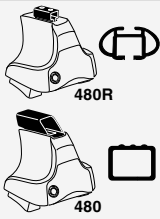

3

754

750

1

2

	X
HYUNDAI Avante, 4-dr Sedan, 00-02, 03-06	33.5
HYUNDAI Avante, 5-dr Hatchback, 00-02, 03-06	33.5
HYUNDAI Elantra, 4-dr Sedan, 00-02, 03-06 / *01-06	33.5
HYUNDAI Elantra, 5-dr Hatchback, 00-02, 03-06 / *01-06	33.5
HYUNDAI Lantra, 4-dr Sedan, 00-02, 03-06	33.5
HYUNDAI Lantra, 5-dr Hatchback, 00-02, 03-06	33.5

1

2

	Y
HYUNDAI Avante, 4-dr Sedan, 00-02, 03-06	34,5
HYUNDAI Avante, 5-dr Hatchback, 00-02, 03-06	35
HYUNDAI Elantra, 4-dr Sedan, 00-02, 03-06 / *01-06	34,5
HYUNDAI Elantra, 5-dr Hatchback, 00-02, 03-06 / *01-06	35
HYUNDAI Lantra, 4-dr Sedan, 00-02, 03-06	34,5
HYUNDAI Lantra, 5-dr Hatchback, 00-02, 03-06	35

480R

480

1

2

	X inch	X mm
HYUNDAI Avante, 4-dr Sedan, 00-02, 03-06	38 7/8"	986 mm
HYUNDAI Avante, 5-dr Hatchback, 00-02, 03-06	38 7/8"	986 mm
HYUNDAI Elantra, 4-dr Sedan, 00-02, 03-06 / *01-06	38 7/8"	986 mm
HYUNDAI Elantra, 5-dr Hatchback, 00-02, 03-06 / *01-06	38 7/8"	986 mm
HYUNDAI Lantra, 4-dr Sedan, 00-02, 03-06	38 7/8"	986 mm
HYUNDAI Lantra, 5-dr Hatchback, 00-02, 03-06	38 7/8"	986 mm