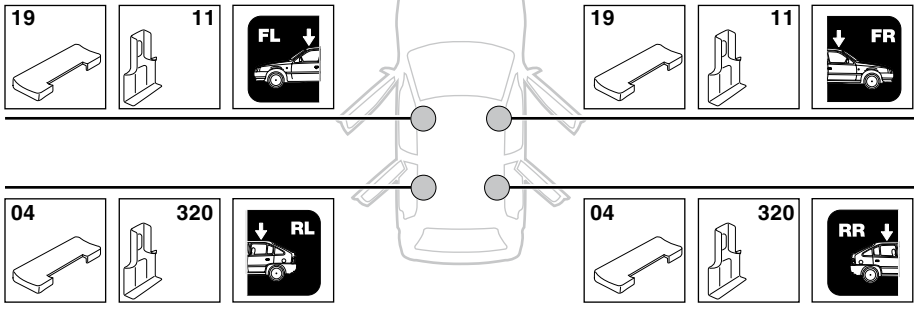

HYUNDAI Lantra, 5-dr Hatchback, 00-02, 03-06

5

	X mm	Y mm	X inch	Y inch
HYUNDAI Avante, 4-dr Sedan, 00-02, 03-06	200 mm	650 mm	7 ⁷ / ₈ "	25 ⁵ / ₈ "
HYUNDAI Avante, 5-dr Hatchback, 00-02, 03-06	200 mm	700 mm	7 ⁷ / ₈ "	27 ¹ / ₂ "
HYUNDAI Elantra, 4-dr Sedan, 00-02, 03-06 / *01-06	200 mm	650 mm	7 ⁷ / ₈ "	25 ⁵ / ₈ "
HYUNDAI Elantra, 5-dr Hatchback, 00-02, 03-06 / *01-06	200 mm	700 mm	7 ⁷ / ₈ "	27 ¹ / ₂ "
HYUNDAI Lantra, 4-dr Sedan, 00-02, 03-06	200 mm	650 mm	7 ⁷ / ₈ "	25 ⁵ / ₈ "
HYUNDAI Lantra, 5-dr Hatchback, 00-02, 03-06	200 mm	700 mm	7 ⁷ / ₈ "	27 ¹ / ₂ "