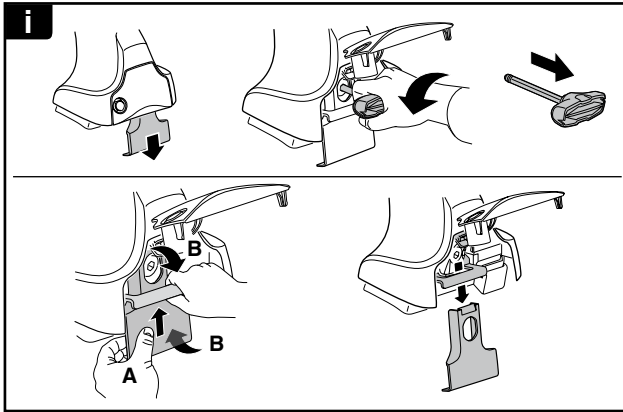

*
≈ 3 Nm

750

4 Nm

THULE
SWEDEN
**ONE
KEY
SYSTEM**

		544	(x4)
		596	(x6)
		588	(x8)
NA		510	(x10)
EUR		452	(x12)
ASIA			

WW ▶ Thule Sweden AB, Box 69, 330 33 Hillerstorp, SWEDEN
NA ▶ Thule Inc., 42 Silvermine Road, Seymour, Connecticut 06483, USA