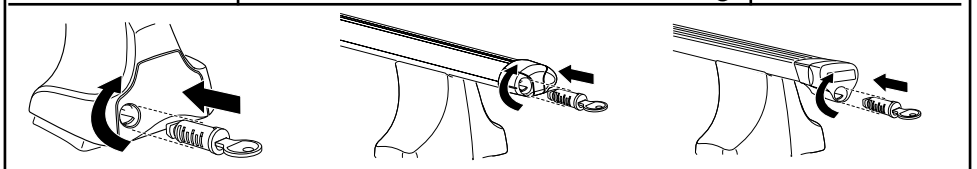

*
≈ 3 Nm

750

4 Nm

THULE
SWEDEN
**ONE
KEY
SYSTEM**

		544	(x4)
		596	(x6)
		588	(x8)
NA		510	(x10)
EUR		452	(x12)
ASIA			

WW ▶ Thule Sweden AB, Box 69, 330 33 Hillerstorp, SWEDEN
NA ▶ Thule Inc., 42 Silvermine Road, Seymour, Connecticut 06483, USA