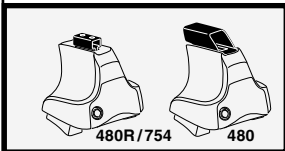

HYUNDAI Lantra, 5-dr Hatchback, 00-02, 03-06

5

	X mm	Y mm	X inch	Y inch
HYUNDAI Avante, 4-dr Sedan, 00-02, 03-06	200 mm	650 mm	7 ⁷ / ₈ "	25 ⁵ / ₈ "
HYUNDAI Avante, 5-dr Hatchback, 00-02, 03-06	200 mm	700 mm	7 ⁷ / ₈ "	27 ¹ / ₂ "
HYUNDAI Elantra, 4-dr Sedan, 00-02, 03-06 / *01-06	200 mm	650 mm	7 ⁷ / ₈ "	25 ⁵ / ₈ "
HYUNDAI Elantra, 5-dr Hatchback, 00-02, 03-06 / *01-06	200 mm	700 mm	7 ⁷ / ₈ "	27 ¹ / ₂ "
HYUNDAI Lantra, 4-dr Sedan, 00-02, 03-06	200 mm	650 mm	7 ⁷ / ₈ "	25 ⁵ / ₈ "
HYUNDAI Lantra, 5-dr Hatchback, 00-02, 03-06	200 mm	700 mm	7 ⁷ / ₈ "	27 ¹ / ₂ "