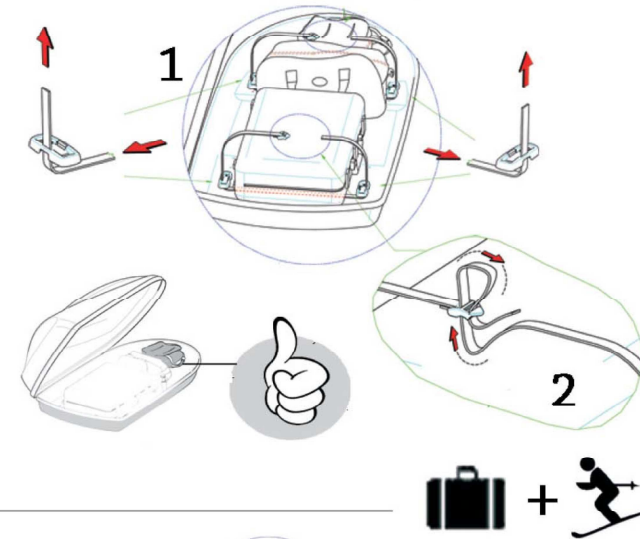

G3 Spa - via S. Allende, n 15
 42020 Montecavolo di Quattro Castella
 Reggio E: - Italy
 Tel ++39 0522 880635
 Fax ++39 0522 880306
 www.g3spa.it - info@g3spa.it

• BAUART
 • GEPÜFT
 • TYPE
 • APPROVED

All the fixing systems have to be rechecked after driving a short distance and at specific intervals, depending on the driving conditions

The roof box could alter the driving behaviors: please pay attention to side winds, cornering and braking behaviors

Please remember to remove the roof box when not in use to save energy and reduce the Co2 emission