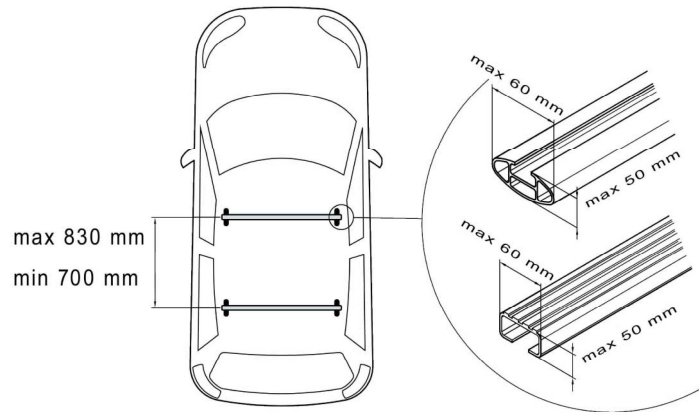

All the fixing systems have to be rechecked after driving a short distance and at specific intervals, depending on the driving conditions

The roof box could alter the driving behaviors: please pay attention to side winds, cornering and braking behaviors

Please remember to remove the roof box when not in use to save energy and reduce the Co2 emission