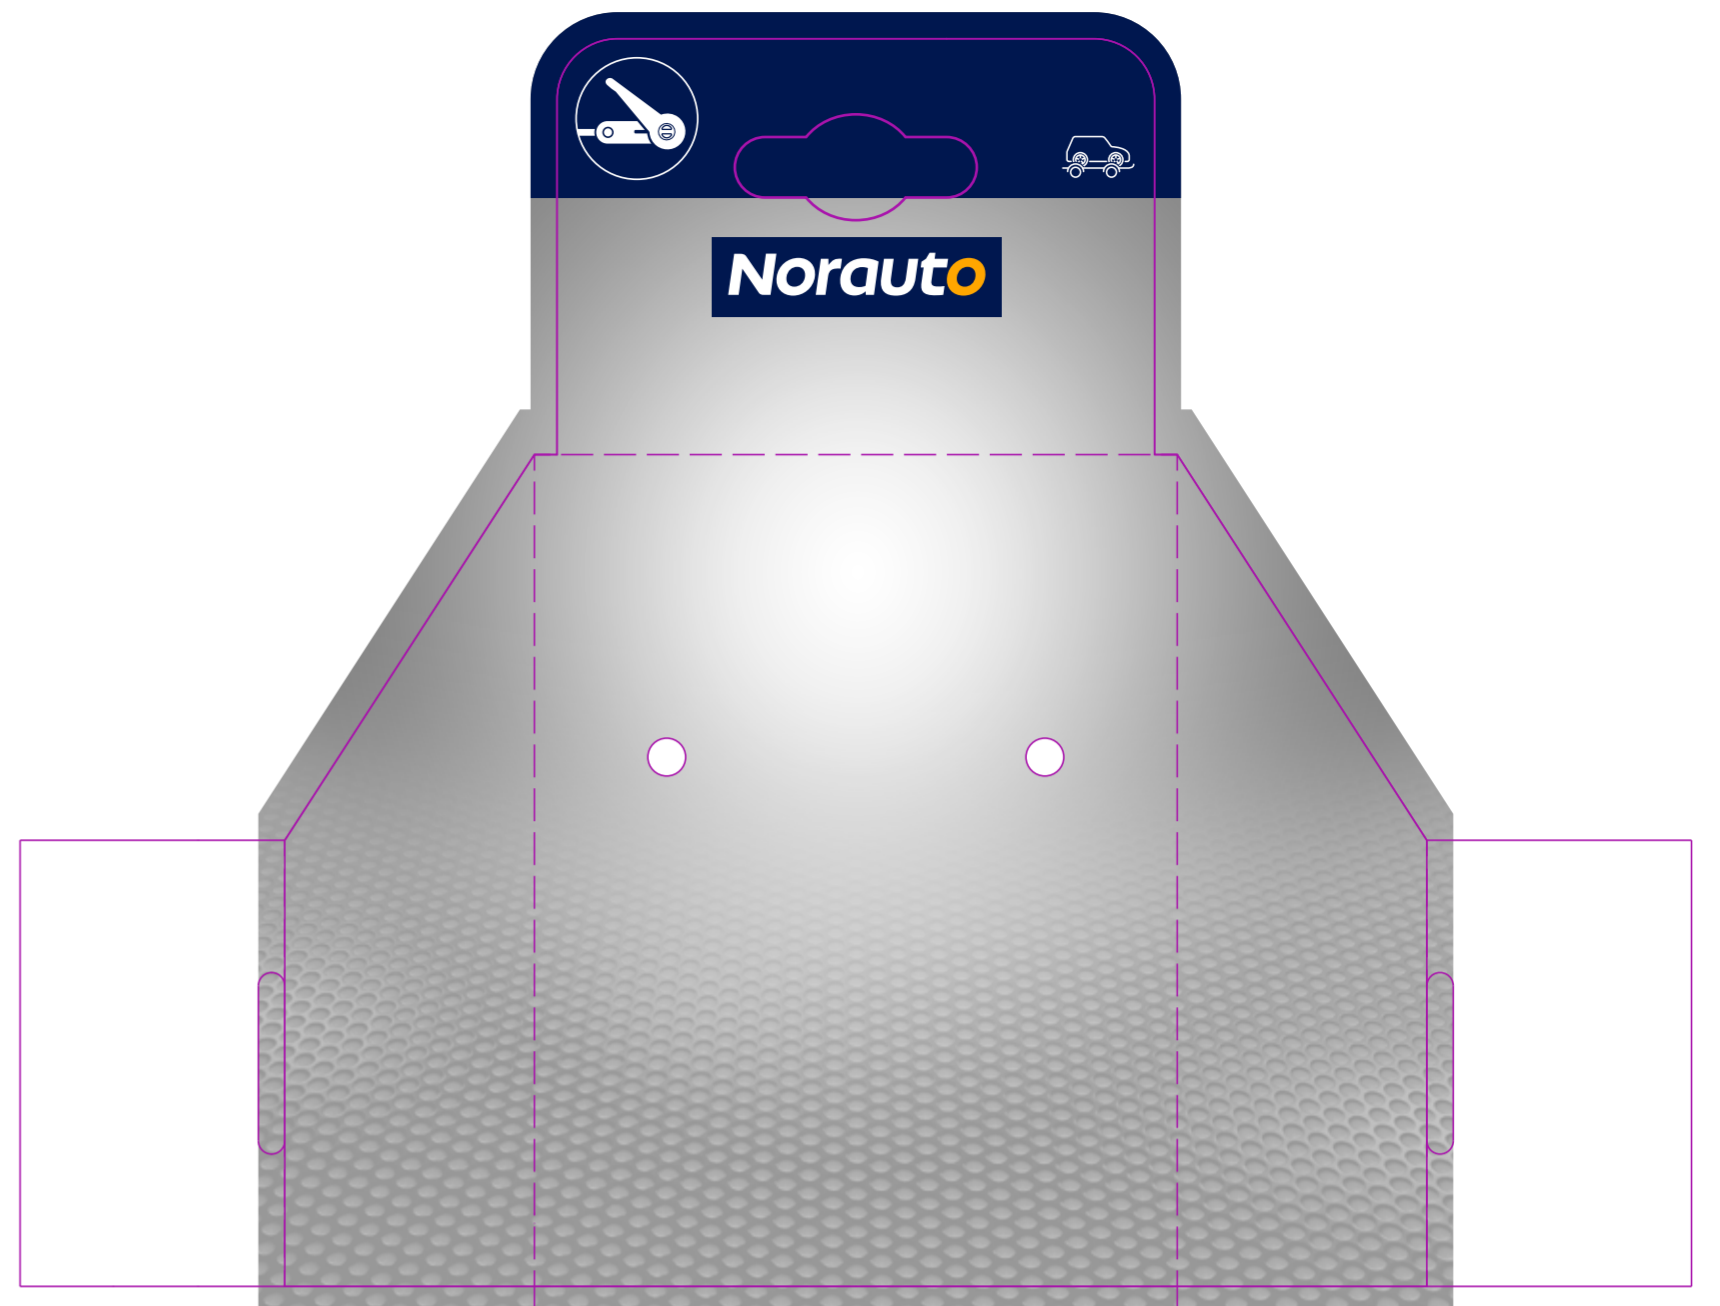

165X85X35

R8530

165X85X35

R8530

		26 rue du Maréchal Leclerc 59128 Fiers-en-Escrebieux Port. +33 (0)7 82 35 94 53 eric.lacroix@dkgroup.fr	
FILE NAME : KE-R8406_2197555_ 3501361207857		STEP 01 - 13/09/19 02 - 20/09/19 03 - 23/09/19	
FILE NUMBER : 20190911		PRINTING COLOR  Cyan  Magenta  Yellow  Black  PANTONE 2578	
EAN13 : 3501361207857		CUSTOMER : MGTS	
DIE CUT : die-cut 16.5x8.5x3.5cm for KE-R8503,8406*		SEND 26/09/19	
This file is not ready to print. Trapping and overprinting will be done by the reprohouse.			